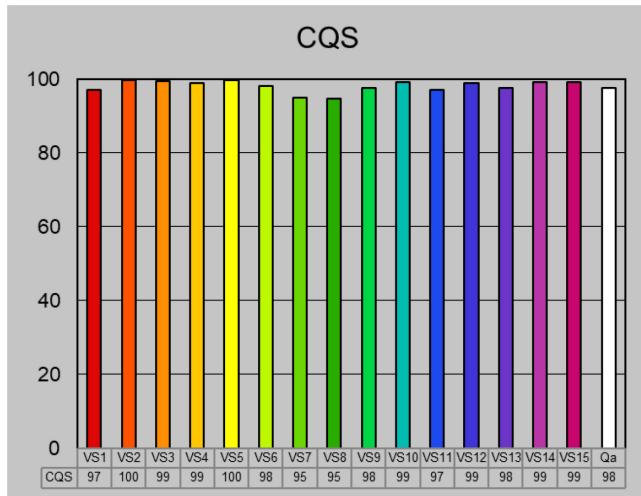

ELECTRICAL FEATURES

power	D DALI (driver included)
Current	V4 constant voltage 48v

LIGHT SOURCE (data at 2700°K)

Power	8,60 W
Source Flux	missing
Luminaire Flux	675,97 lm
Source Efficacy	missing
Luminaire Efficacy	78,61 lm/W
Optical Efficiency	missing

LED Temperature	7A 2700°K 3A 3000°K 8A 4000°K
------------------------	-------------------------------------

CRI	91,3
------------	------

R09	90
------------	----

UGR	<26
------------	-----

OPTICS

Beam Angle	1 15 degree beam
-------------------	------------------

POLAR LDC

CONE DIAGRAM

COLOR FIDELITY BY SAMPLE

u'	0,2628
v'	0,5254
x	0,4574
y	0,4064
Δuv	-0,0022
R9	90

CQS

Rg@3000K	105
Rf@3000K	93

COLOR VECTOR GRAPHIC

FIDELITY INDEX