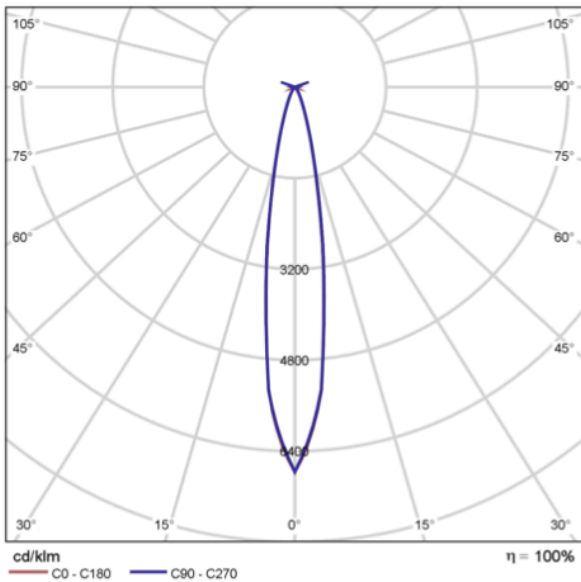

ELECTRICAL FEATURES

power	D DALI (driver included)
Current	V4 constant voltage 48v

LIGHT SOURCE (data at 2700°K)

Power	8,60 W
Source Flux	missing
Luminaire Flux	675,97 lm
Source Efficacy	missing
Luminaire Efficacy	78,61 lm/W
Optical Efficiency	missing

LED Temperature	7A 2700°K 3A 3000°K 8A 4000°K
------------------------	-------------------------------------

CRI	91,3
------------	------

R09	90
------------	----

UGR	<26
------------	-----

OPTICS

Beam Angle	1 15 degree beam
-------------------	------------------

POLAR LDC

CONE DIAGRAM

COLOR FIDELITY BY SAMPLE

u'	0,2628
v'	0,5254
x	0,4574
y	0,4064
Δuv	-0,0022
R9	90

CQS

Rg@3000K	105
Rf@3000K	93

COLOR VECTOR GRAPHIC

FIDELITY INDEX