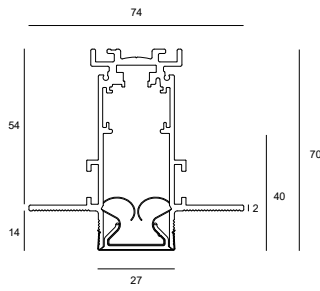

ADDITIONAL ACCESSORIES

7T.2020.BLO

recessed track for dry ceilings 2 meter (48V + dali)

7T.1020.BLO

recessed track for gypsum ceilings 2 meter (48V + dali)

7T.1010.BLO

recessed track for gypsum ceilings 1 meter (48V + dali)

7T.0100.BLO

set of endocarps (2p)

7T.0110.BLO

electrical feeder

7T.0120.BLO

electrical coupler

7T.0130.BLO

mechanical coupler (2p)

7T.0140.BLO

hanging set for track (2p)

7T.9900

cutting tool for shortening conductors

*Black54 reserves the right of discontinuing or replacing products inside this database