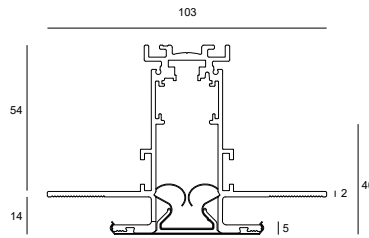

ADDITIONAL ACCESSORIES

7T.2020.BLO

recessed track for dry ceilings 2 meter (48V + dali)

7T.1020.BLO

recessed track for gypsum ceilings 2 meter (48V + dali)

7T.1010.BLO

recessed track for gypsum ceilings 1 meter (48V + dali)

7T.0100.BLO

set of endocarps (2p)

7T.0110.BLO

electrical feeder

7T.0120.BLO

electrical coupler

7T.0130.BLO

mechanical coupler (2p)

7T.0140.BLO

hanging set for track (2p)

7T.9900

cutting tool for shortening conductors

*Black54 reserves the right of discontinuing or replacing products inside this database