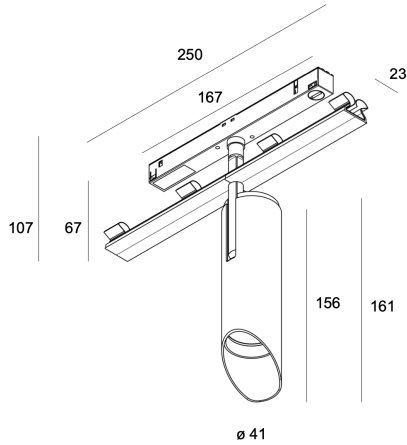

IN-SET
ESS with cover set

9.T.2001

DESCRIPTION

IN-SET ESS spot with cover set, containing 15° beam angle lens.

FIXTURE

housing finish	BL black anodised
visor + base finish	WH white RAL9010 powder coated BL black anodised GO gold anodised GM gun metal anodised SI matte silver anodised BR bronze anodised
IP rating	IP40

POLAR LDC

CONE DIAGRAM

COLOR FIDELITY BY SAMPLE

u'	0,2628
v'	0,5254
x	0,4574
y	0,4064
Δuv	-0,0022
R9	90

CQS

Rg@3000K	105
Rf@3000K	93

COLOR VECTOR GRAPHIC

FIDELITY INDEX