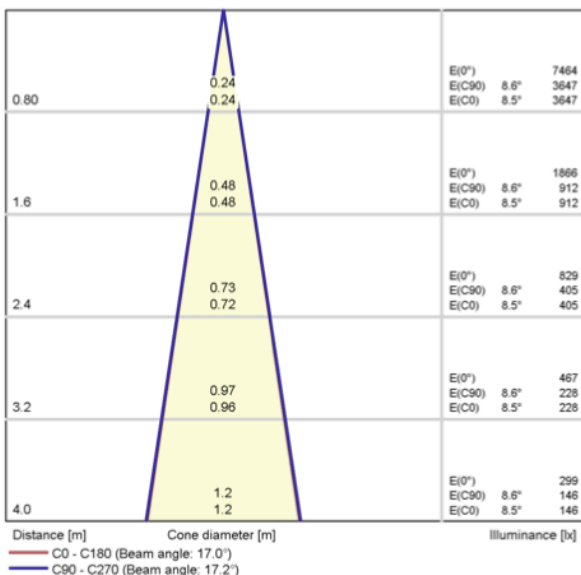

ELECTRICAL FEATURES

power	D DALI (driver included)
Current	V4 constant voltage 48v

LIGHT SOURCE (data at 2700°K)

Power	8,60 W
Source Flux	missing
Luminaire Flux	675,97 lm
Source Efficacy	missing
Luminaire Efficacy	78,61 lm/W
Optical Efficiency	missing

LED Temperature	7A 2700°K 3A 3000°K 8A 4000°K
------------------------	-------------------------------------

CRI	91,3
------------	------

R09	90
------------	----

UGR	<26
------------	-----

OPTICS

Beam Angle	1 15 degree beam
-------------------	------------------

POLAR LDC

CONE DIAGRAM

COLOR FIDELITY BY SAMPLE

u'	0,2628
v'	0,5254
x	0,4574
y	0,4064
Δuv	-0,0022
R9	90

CQS

Rg@3000K	105
Rf@3000K	93

COLOR VECTOR GRAPHIC

FIDELITY INDEX