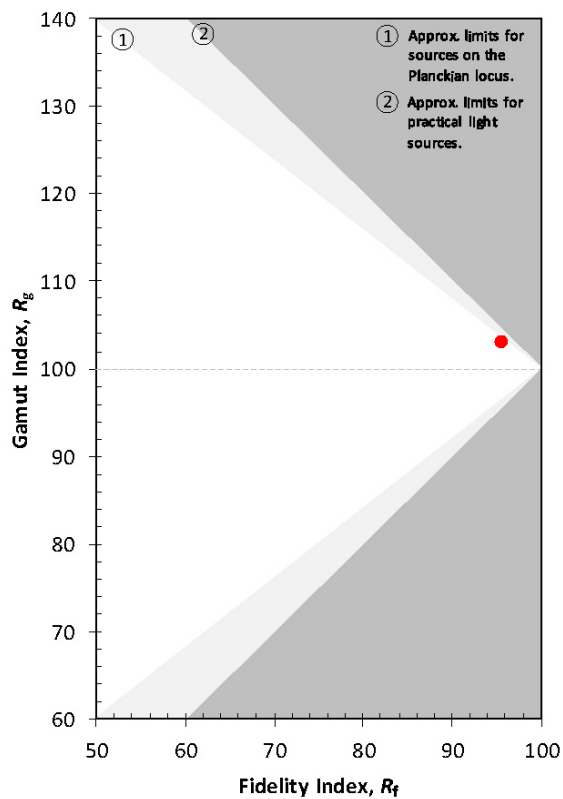

ELECTRICAL FEATURES

power	D DALI (driver included)
Current	V4 constant voltage 48v

LIGHT SOURCE (data at 2700°K)

Power	8,60 W
Source Flux	missing
Luminaire Flux	675,97 lm
Source Efficacy	missing
Luminaire Efficacy	78,61 lm/W
Optical Efficiency	missing

LED Temperature	7A 2700°K 3A 3000°K 8A 4000°K
------------------------	-------------------------------------

CRI	91,3
------------	------

R09	90
------------	----

UGR	<26
------------	-----

OPTICS

Beam Angle	1 15 degree beam
-------------------	------------------

POLAR LDC

CONE DIAGRAM

COLOR FIDELITY BY SAMPLE

u'	0,2628
v'	0,5254
x	0,4574
y	0,4064
Δuv	-0,0022
R9	90

CQS

Rg@3000K	105
Rf@3000K	93

COLOR VECTOR GRAPHIC

FIDELITY INDEX